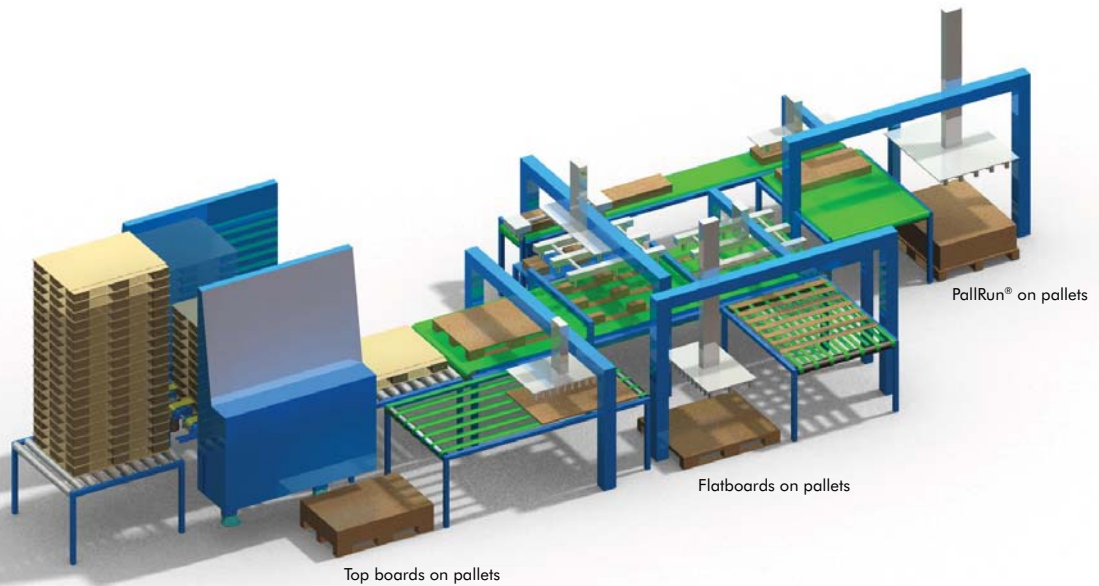

# Automatic Paper Pallet Assembly

*Sustainable, environmentally friendly - Transport Packaging Material technology from Finland*

## Features:

- modular structure allows different versions of APPA to be build according to the customer needs
- one operator needed
- compact design
- special gluing system for strong bond between the components
- flexible regarding different pallet sizes
- internet connection for monitoring and problem solving from distance

Different solutions of cartonboard pallets