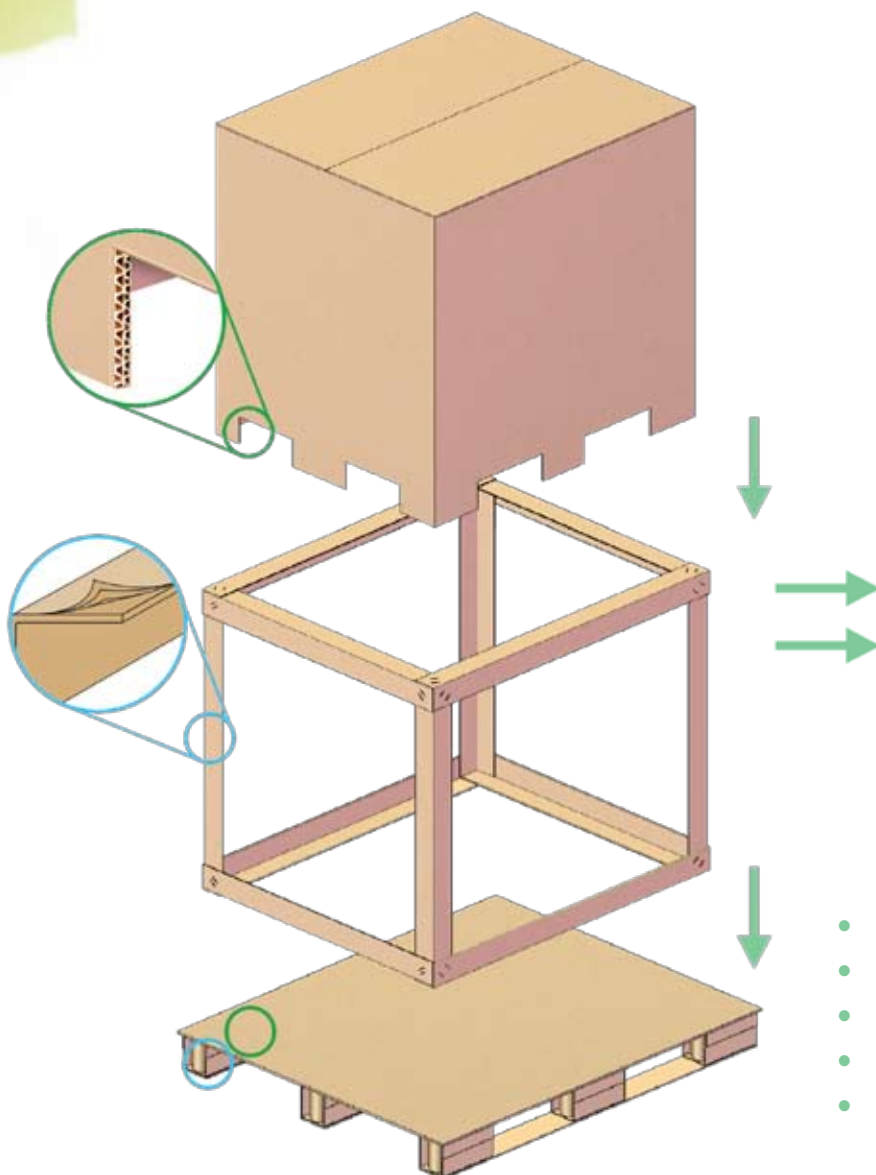

TRANSPORT PACKAGING SOLUTIONS

FrameBox

Combines light weight with strength!

Eltete FrameBox is a combination of a Carton Board Pallet, FramePack®, corrugated board box and strapping.

- Single-material packaging solution
- 100 % carton board
- More stacking strength
- Simple assembly
- Accepted anywhere in the world without treatment or restrictions.

Sustainable packaging is your contribution to the environment

FrameBox

Combines light weight with strength!

A corrugated board box on top of the FramePack® completes the final protection for the packaging unit.

Eltete FramePack® stabilises and gives good stacking strength. High-quality edgeboards can be chosen according to the needs of each individual packaging process.

Eltete PallRun® in combination with corrugated or honeycomb board makes a strong carton board pallet.

Eltete Flatboard is often added to 4-way pallets in order to strengthen the base and to make it suitable for roll conveyer use.

Advantages:

- Light but strong
- Less material
- No bulky pallets needed
- Easy to use
- Easy to dispose of
- Environmentally friendly
- Needs no treatment like wood
- Gives good company image