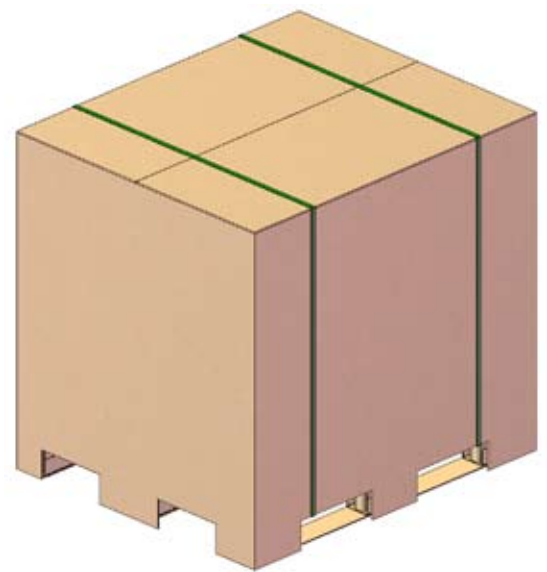

TRANSPORT PACKAGING SOLUTIONS

FrameBox

Combines light weight with strength!

Eltete FrameBox is a combination of a Carton Board Pallet, FramePack®, corrugated board box and strapping.

- Single-material packaging solution
- 100 % carton board
- More stacking strength
- Simple assembly
- Accepted anywhere in the world without treatment or restrictions.

Sustainable packaging is your contribution to the environment

FrameBox

Combines light weight with strength!

A corrugated board box on top of the FramePack® completes the final protection for the packaging unit.

Eltete FramePack® stabilises and gives good stacking strength. High-quality edgeboards can be chosen according to the needs of each individual packaging process.

Eltete PallRun® in combination with corrugated or honeycomb board makes a strong carton board pallet.

Eltete Flatboard is often added to 4-way pallets in order to strengthen the base and to make it suitable for roll conveyer use.

Advantages:

- Light but strong
- Less material
- No bulky pallets needed
- Easy to use
- Easy to dispose of
- Environmentally friendly
- Needs no treatment like wood
- Gives good company image