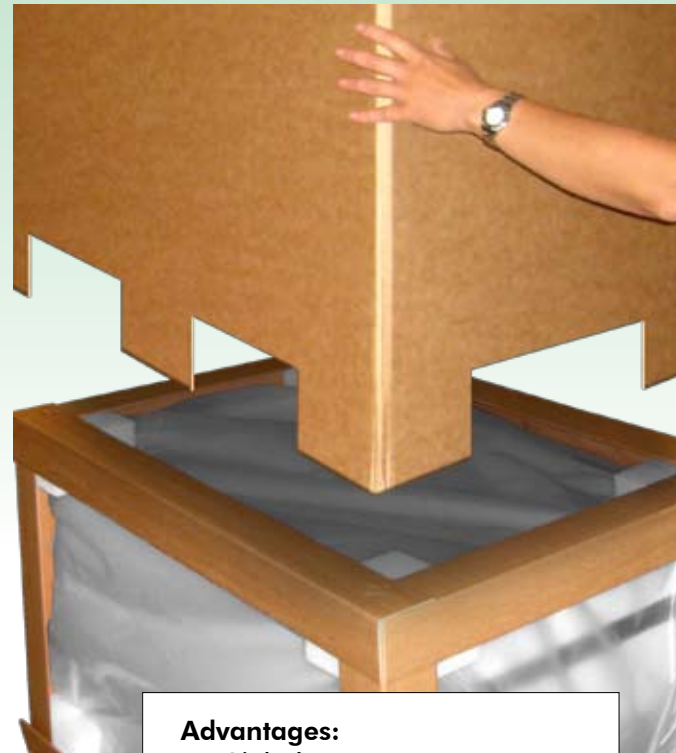

TRANSPORT PACKAGING SOLUTIONS

FrameBox

Combines light weight with strength!

Eltete FrameBox is a combination of a Carton Board Pallet, FramePack®, corrugated board box and strapping.

- Single-material packaging solution
- 100 % carton board
- More stacking strength
- Simple assembly
- Accepted anywhere in the world without treatment or restrictions.

Sustainable packaging is your contribution to the environment

FrameBox

Combines light weight with strength!

A corrugated board box on top of the FramePack® completes the final protection for the packaging unit.

Eltete FramePack® stabilises and gives good stacking strength. High-quality edgeboards can be chosen according to the needs of each individual packaging process.

Eltete PallRun® in combination with corrugated or honeycomb board makes a strong carton board pallet.

Eltete Flatboard is often added to 4-way pallets in order to strengthen the base and to make it suitable for roll conveyer use.

Advantages:

- Light but strong
- Less material
- No bulky pallets needed
- Easy to use
- Easy to dispose of
- Environmentally friendly
- Needs no treatment like wood
- Gives good company image